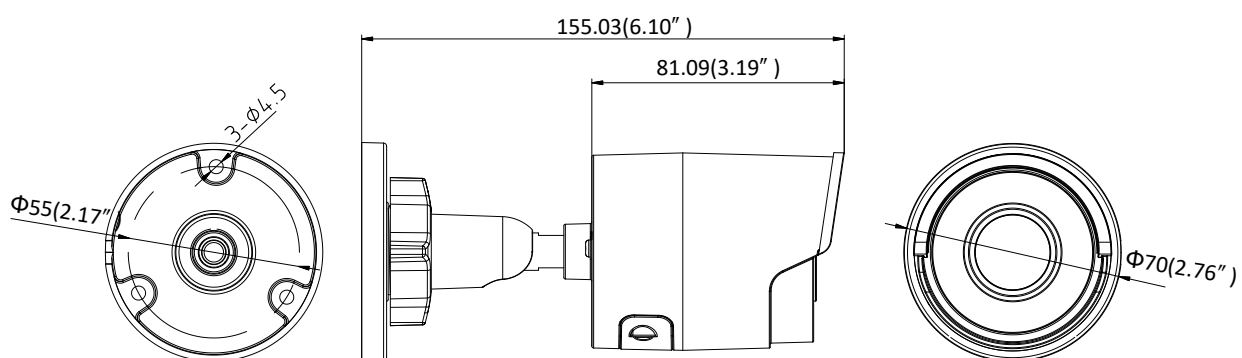

General Function	One-key Reset, Anti-Flicker, Heartbeat, Mirror, Password Protection, Privacy Mask, Watermark, IP Address Filter
<b>Interface</b>	
Communication Interface	1 RJ45 10M/100M self-adaptive Ethernet port
On-board Storage	Built-in microSD/SDHC/SDXC slot, up to 128 GB
<b>Smart Feature-set</b>	
Behavior Analysis	Line crossing detection, intrusion detection, unattended baggage detection, object removal detection
Line Crossing Detection	Cross a pre-defined virtual line, up to 1 pre-defined virtual lines supported
Intrusion Detection	Enter and loiter in a pre-defined virtual region, up to 1 pre-defined virtual regions supported
Object Removal Detection	Objects removed from the pre-defined region, such as the exhibits on display.
Unattended Baggage Detection	Objects left over in the pre-defined region such as the baggage, purse, dangerous materials
<b>General</b>	
Operating Conditions	-30 °C to +60 °C ( -22 °F to +140 °F), Humidity 95% or less (non -condensing)
Power	12 VDC± 25%, 5W PoE(802.3af, class 3), 6.5W
IR Range	Up to 30 m
Protection Level	IP67
Dimensions	Camera: $\Phi 70 \times 155.03$ mm ( $\Phi 2.76'' \times 6.1''$ ) Package: $216 \times 121 \times 118$ mm ( $8.5'' \times 4.76'' \times 4.65''$ )
Weight	Camera: 410 g (0.9 lb.)

## Dimensions

Unit: mm